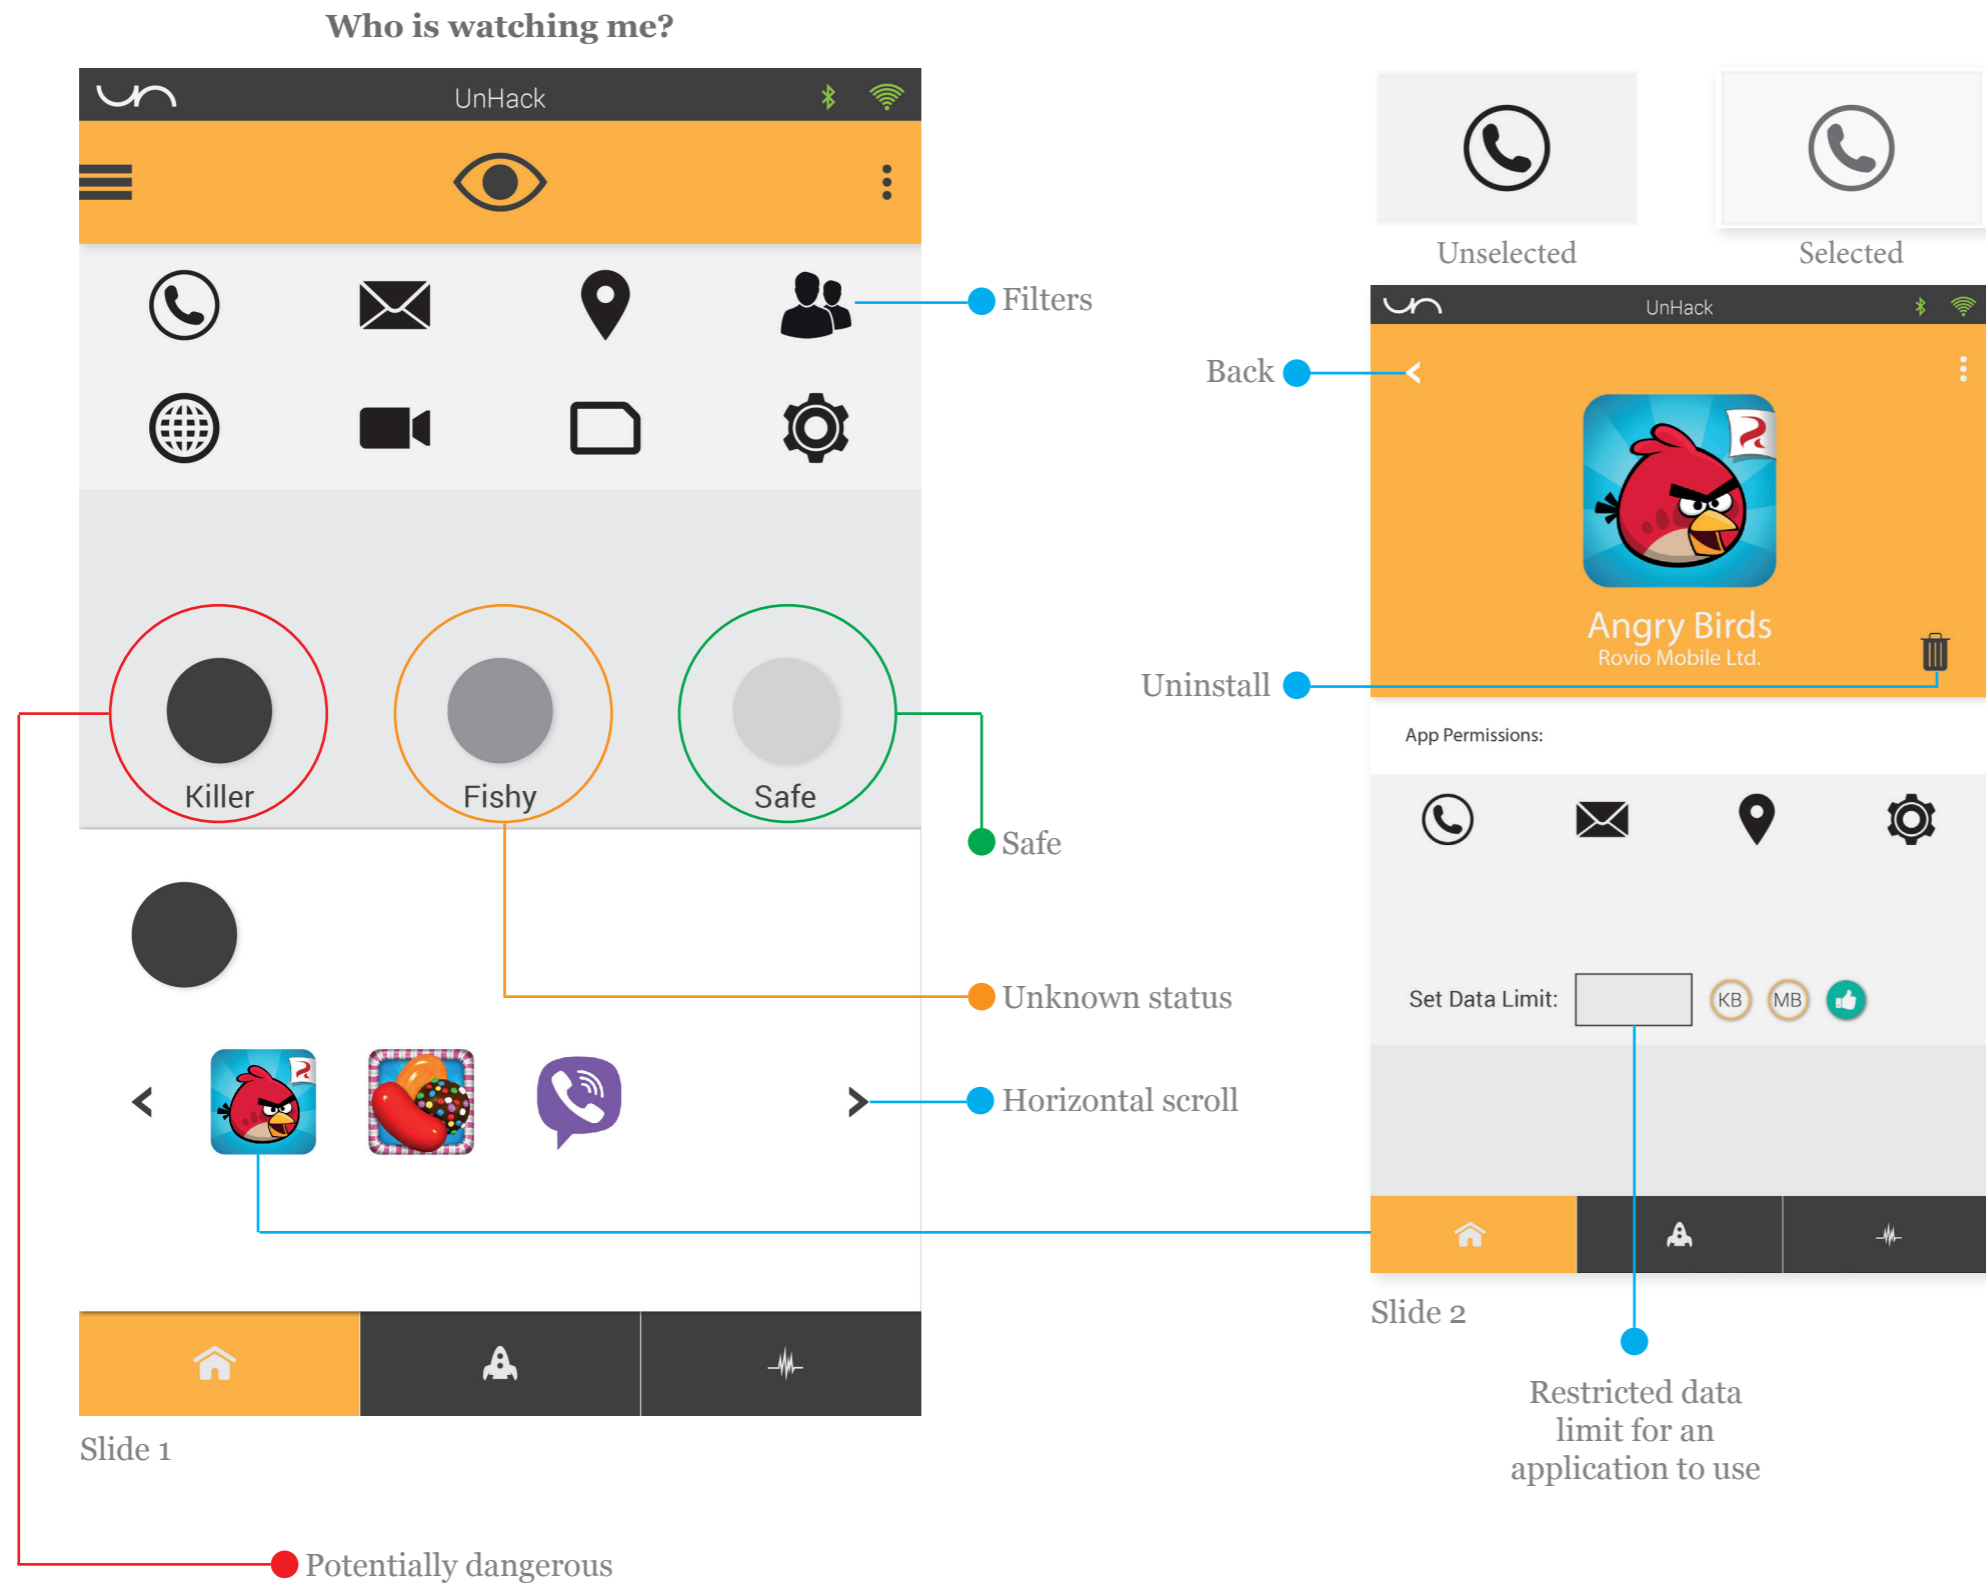

## Features

**Unhack** has three distinct feature naming *Who is watching me*, *Boost up* and *Device Status*. First section act as a anti-spyware, second fuctions in boosting the device, and third explains the device status so one can manually look into device and decide how and what should be done.

**Who is watching me?**

**Boost up**

**Device Status**

# Functions

After clicking on icon, it lands to the slide 1. It displays application with different threat levels i.e. Killer, Fishy and Safe. It also displays the data which is being used or shared by that particular application.

One can manually select the filters so that he/she may be able to know if any particular data which is being shared whether the app is in Killer, Fishy or Safe zone.

After selecting a particular application, it lands to Slide 2 which suggests what all permission a particular application has been using for their purpose. It provides three options to tackle this scenario i.e.