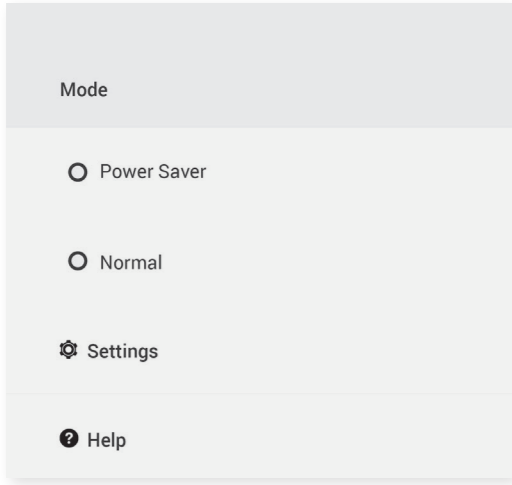

Functions

Never the less, this application offers basic profile settings such as Modes (Power saver, and Normal), Settings (About the app, and its Update) and Help.