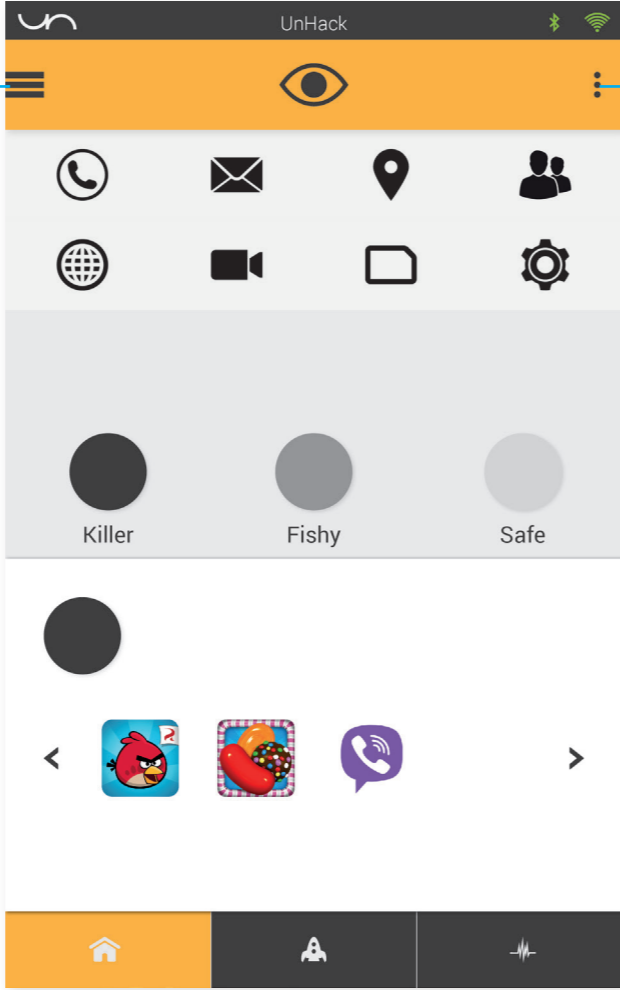

Functions

Never the less, this application offers basic profile settings such as Modes (Power saver, and Normal), Settings (About the app, and its Update) and Help.

Key features like WiFi on/off, Bluetooth on/off, Non market app permission button, Phone rooting options, and battery status.