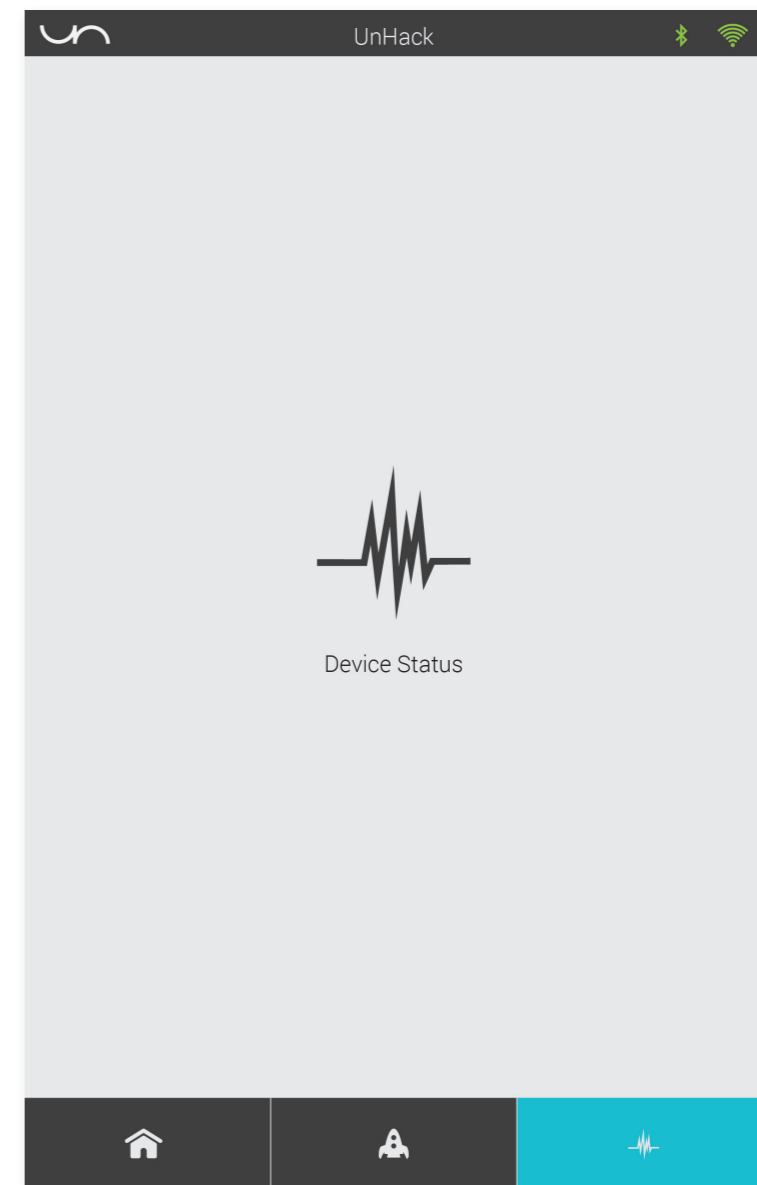

## Features

**Unhack** has three distinct feature naming *Who is watching me*, *Boost up* and *Device Status*. First section act as a anti-spyware, second fuctions in boosting the device, and third explains the device status so one can manually look into device and decide how and what should be done.

**Who is watching me?**

**Boost up**

**Device Status**