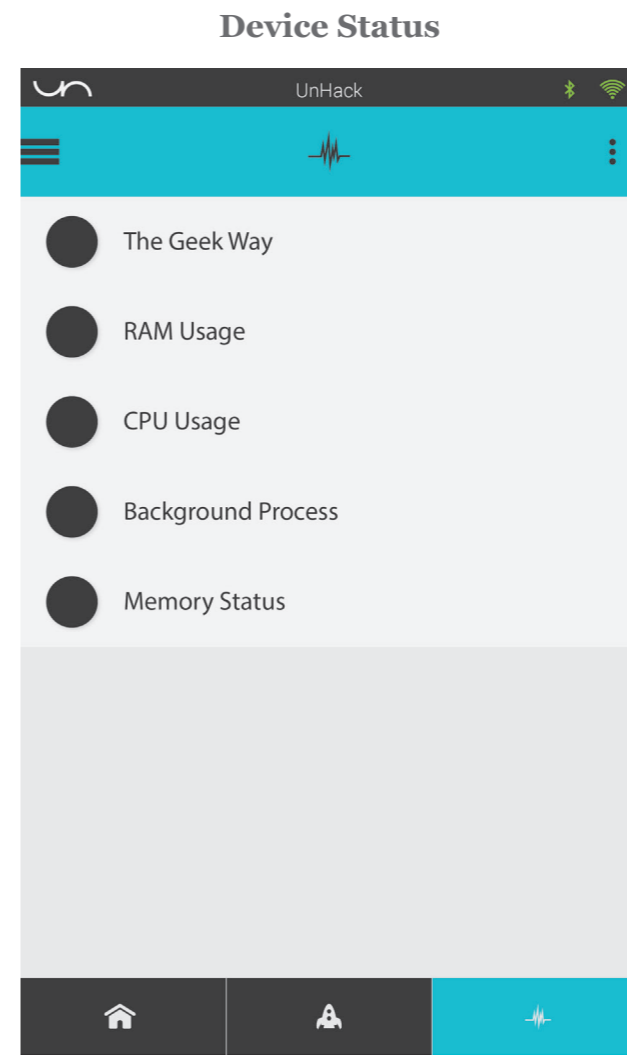

Boost up is an additional feature provided with this app by which one may delete unnecessary file stored on the device. It also clears the history of default browser if needed and one may close the procees which are unnecessarily at the background and contribute to fast drainage of the battery.